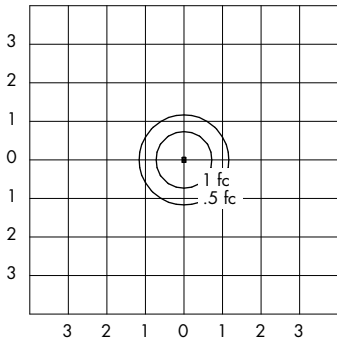

Warning: Refer to and follow the lamp manufacturer's warnings and instructions.

DIMENSIONS

Day-Brite® Lighting

BIS - RLM SERIES - ZOE DC-47030.1

PHOTOMETRICS

BIS100IXX-ZOE-GEP
 TEST NUMBER: 26242
 LAMP: 100W A19
 LUMENS: 1,680
 MOUNTING HEIGHT: 12 FEET

BIS175MXX-ZOE-GEP
 TEST NUMBER: 26241
 LAMP: 175W MH, COATED
 LUMENS: 15,000
 MOUNTING HEIGHT: 12 FEET

BIS42CCXX-ZOE-GEP
 TEST NUMBER: 26290
 LAMP: 42W CFL
 LUMENS: 3,200
 MOUNTING HEIGHT: 12 FEET

BIS18WLXX-ELE-GES
 TEST NUMBER: 27584
 LAMP: 18W LED NEUTRAL WHITE
 LUMENS: 700
 MOUNTING HEIGHT: 12 FEET