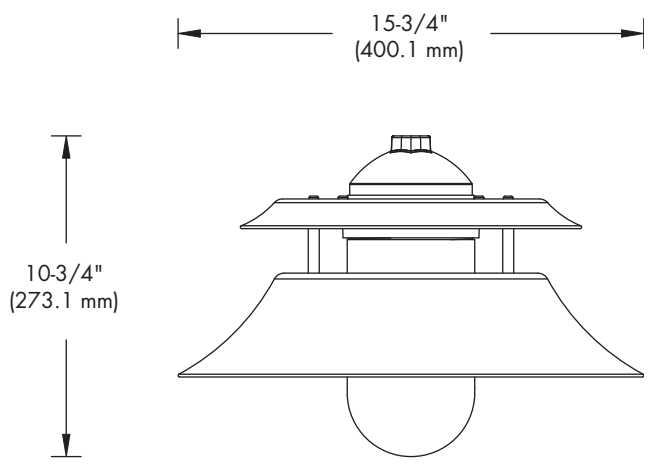

Warning: Refer to and follow the lamp manufacturer's warnings and instructions.

DIMENSIONS

Day-Brite® Lighting

BIS - RLM SERIES - ZOE DC-47030.1

PHOTOMETRICS

BIS100IXX-ZOE-GEP
 TEST NUMBER: 26242
 LAMP: 100W A19
 LUMENS: 1,680
 MOUNTING HEIGHT: 12 FEET