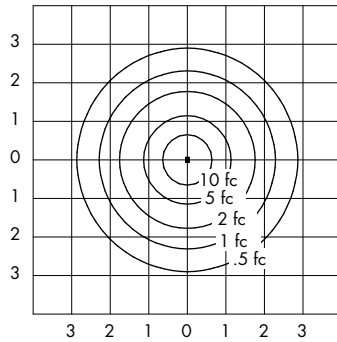

PHOTOMETRICS

BIS100IXX-ZOE-GEP
TEST NUMBER: 26242
LAMP: 100W A19
LUMENS: 1,680
MOUNTING HEIGHT: 12 FEET

BIS175MXX-ZOE-GEP
TEST NUMBER: 26241
LAMP: 175W MH, COATED
LUMENS: 15,000
MOUNTING HEIGHT: 12 FEET

BIS42CCXX-ZOE-GEP
TEST NUMBER: 26290
LAMP: 42W CFL
LUMENS: 3,200
MOUNTING HEIGHT: 12 FEET

BIS18WLXX-ELE-GES
TEST NUMBER: 27584
LAMP: 18W LED NEUTRAL WHITE
LUMENS: 700
MOUNTING HEIGHT: 12 FEET

UNITS SHOWN IN TERMS OF MOUNTING HEIGHT
INITIAL FOOTCANDLES SHOWN

PRODUCT FEATURES

- UL 1598 Listed for wet location and 25°C ambient for all lamp wattages listed.
1. 1/2" NPT threaded hub for easy, positive mounting.
2. Die cast aluminum pendant mount assembly with polyester powder finish.
3. Spun aluminum reflector assembly with polyester powder finish.
4. Optional heat and shock resistant glass optical.
5. Optional die cast aluminum guard with polyester powder finish. (Not shown)