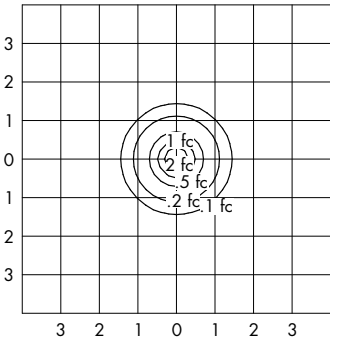

PHOTOMETRICS

BIS100IXX-ZOE-GEP
TEST NUMBER: 26242
LAMP: 100W A19
LUMENS: 1,680
MOUNTING HEIGHT: 12 FEET

BIS175MXX-ZOE-GEP
TEST NUMBER: 26241
LAMP: 175W MH, COATED
LUMENS: 15,000
MOUNTING HEIGHT: 12 FEET

BIS42CCXX-ZOE-GEP
TEST NUMBER: 26290
LAMP: 42W CFL
LUMENS: 3,200
MOUNTING HEIGHT: 12 FEET

BIS18WLXX-ELE-GES
TEST NUMBER: 27584
LAMP: 18W LED NEUTRAL WHITE
LUMENS: 700
MOUNTING HEIGHT: 12 FEET

UNITS SHOWN IN TERMS OF MOUNTING HEIGHT
INITIAL FOOTCANDLES SHOWN

PRODUCT FEATURES

- UL 1598 Listed for wet location and 25°C ambient for all lamp wattages listed.
1. 1/2" NPT threaded hub for easy, positive mounting.
2. Die cast aluminum pendant mount assembly with polyester powder finish.
3. Spun aluminum reflector assembly with polyester powder finish.
4. Optional heat and shock resistant glass optical.
5. Optional die cast aluminum guard with polyester powder finish. (Not shown)