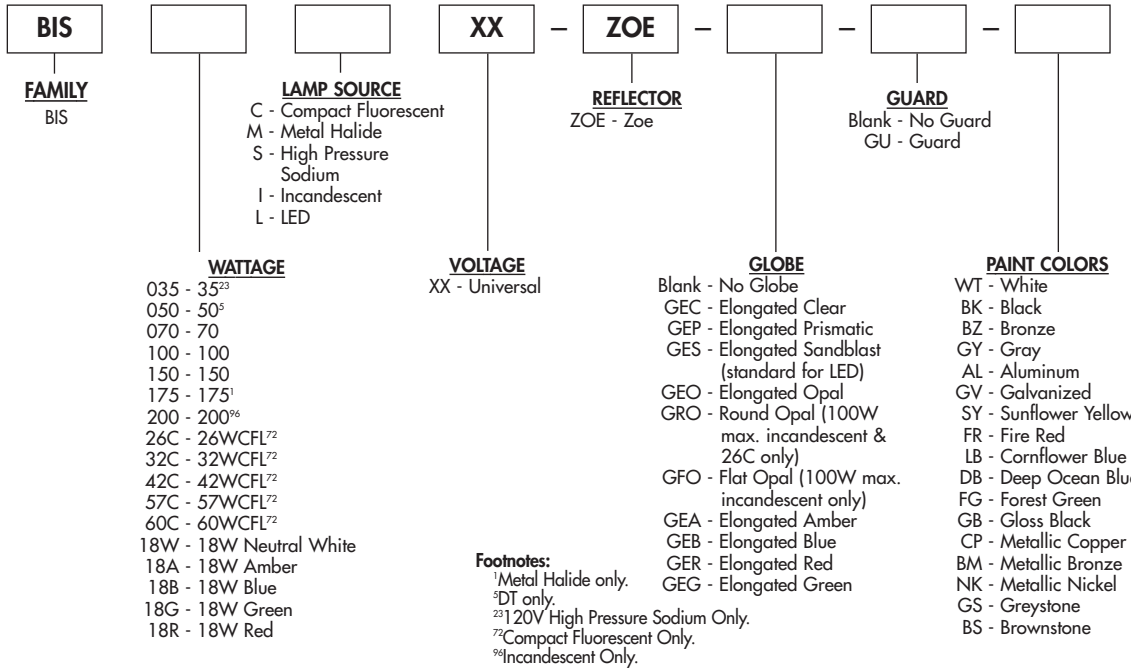

NITE BRITES

JOB NAME _____

TYPE _____

BIS-RLM SERIES - ZOE

50-175 watt Metal Halide
 35-150 watt High Pressure Sodium
 26-60 watt Compact Fluorescent
 18 watt LED

The RLM Series offers unique designs and old standards to enhance the aesthetic appeal of restaurants, retail stores, businesses, and other areas where decorative reflector units are desired.

ORDERING MATRIX

SAMPLE CATALOG NUMBER: BIS42CCXX-ZOE-GER-FR

Footnotes:
¹Metal Halide only.
⁵DT only.
²³120V High Pressure Sodium Only.
⁷²Compact Fluorescent Only.
⁹⁶Incandescent Only.

ACCESSORIES (order separately)
 For additional descriptions of accessories, refer to sheet numbers DC-47900 and DC-47910.