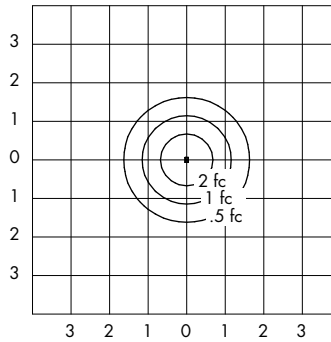

Warning: Refer to and follow the lamp manufacturer's warnings and instructions.

DIMENSIONS

Day-Brite® Lighting

BIS - RLM SERIES - ZOE DC-47030.1

PHOTOMETRICS

BIS100IXX-ZOE-GEP
 TEST NUMBER: 26242
 LAMP: 100W A19
 LUMENS: 1,680
 MOUNTING HEIGHT: 12 FEET

BIS175MXX-ZOE-GEP
 TEST NUMBER: 26241
 LAMP: 175W MH, COATED
 LUMENS: 15,000
 MOUNTING HEIGHT: 12 FEET

BIS42CCXX-ZOE-GEP
 TEST NUMBER: 26290
 LAMP: 42W CFL
 LUMENS: 3,200
 MOUNTING HEIGHT: 12 FEET

BIS18WLXX-ELE-GES
 TEST NUMBER: 27584
 LAMP: 18W LED NEUTRAL WHITE
 LUMENS: 700
 MOUNTING HEIGHT: 12 FEET