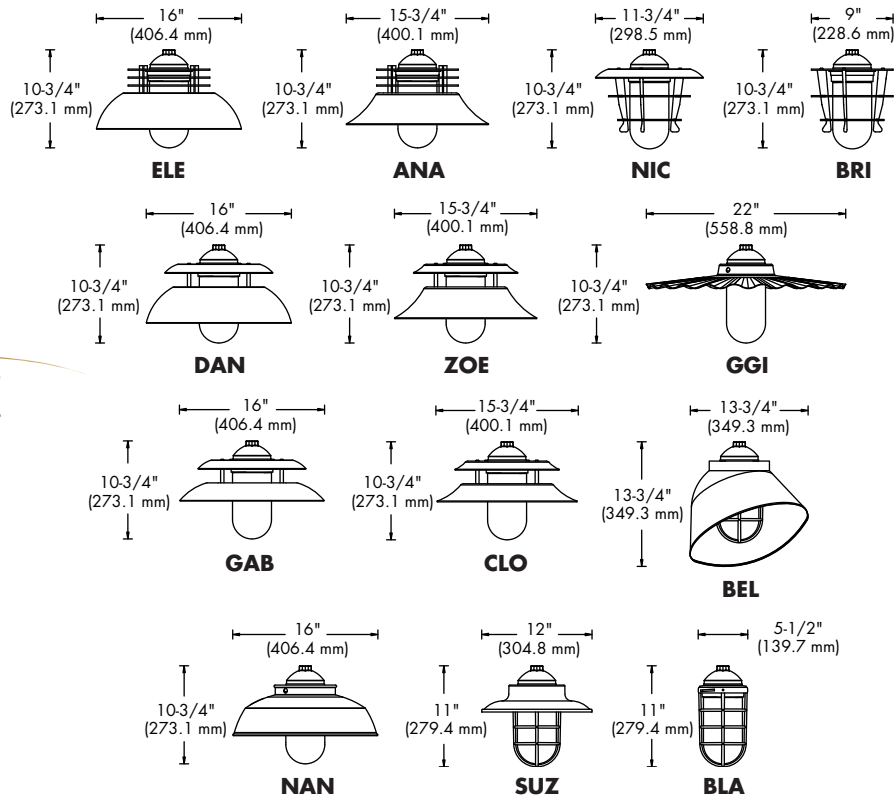

Features

- Two-piece die cast aluminum pendant mount assembly.
- 1/2" NPT threaded hub for easy mounting.
- Spun aluminum reflector assemblies.
- Optional heat and shock resistant glass globes available in a variety of colors.
- Optional die cast aluminum guard available.
- Durable polyester

DIMENSIONS

SAMPLE CATALOG NUMBER: **BIS175MXX-ELE-GEO-AL**

Footnotes:

- ¹Metal Halide only.
- ²DT only.
- ²³120V High Pressure Sodium Only.
- ⁷²Compact Fluorescent Only.
- ⁹⁶Incandescent Only.

General Notes:

Warning: Refer to and follow the lamp manufacturer's warnings and instructions.

For ballast electrical data, see pages 747-750.

BIS

FAMILY	LAMP SOURCE	REFLECTOR	GUARD	PAINT COLORS
BIS	C - Compact Fluorescent M - Metal Halide S - High Pressure Sodium I - Incandescent	ELE - Elena ANA - Ana NIC - Nicole BRI - Brigitte DAN - Danielle ZOE - Zoe GGI - Gigi GAB - Gabrielle CLO - Chloe BEL - Belle NAN - Nanette SUZ - Suzette BLA - Blanca	Blank - No Guard GU - Guard	WT - White BK - Black BZ - Bronze GY - Gray AL - Aluminum GV - Galvanized SY - Sunflower Yellow FR - Fire Red LB - Cornflower Blue DB - Deep Ocean Blue FG - Forest Green GB - Gloss Black CP - Metallic Copper BM - Metallic Bronze NK - Metallic Nickel GS - Greystone BS - Brownstone
	WATTAGE 035 - 35 ²³ 050 - 50 ² 070 - 70 100 - 100 150 - 150 175 - 175 ¹ 200 - 200 ⁹⁶ 26C - 26WCFL ⁷² 32C - 32WCFL ⁷² 42C - 42WCFL ⁷² 57C - 57WCFL ⁷² 60C - 60WCFL ⁷²	VOLTAGE XX - Universal	GLOBE Blank - No Globe GEC - Elongated Clear GEP - Elongated Prismatic GEO - Elongated Opal GRO - Round Opal (100W max. incandescent & 26C only) GFO - Flat Opal (100W max. incandescent only) GEA - Elongated Amber GEB - Elongated Blue GER - Elongated Red GEG - Elongated Green	